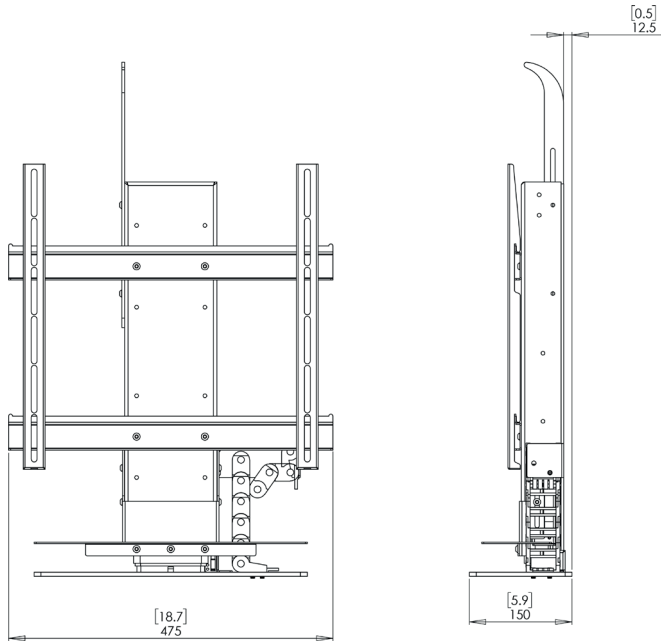

future automation

AL675 / AL965

UK +44 (0) 1438 833577

US +1 (603) 742 9181

WWW.FUTUREAUTOMATION.NET

AL675

TV LIFT FOR 32" - 48"

The AL675 stands as the epitome of functionality and design, crafted from raw materials in our manufacturing facilities, achieving an optimal balance between quality and versatility. The wide variety of included control options guarantees compatibility with any smart home out of the box, while the height efficient design allows for the mechanism to be easily implemented inside a plethora of bespoke cabinetry. The near silent motors effortlessly lift the display into an optimal viewing position, creating a relaxed and comfortable environment within a home.

SPECIFICATION	
Screen Sizes	32" - 48"
Max. Screen Height	645mm (25.39")
Max. Screen Weight	50kg
Lid Types Included	Push Flap + Fixed Lid
Control Options	RS232 / Contact Closure / IR (RF version available)

AL965

TV LIFT FOR 50" - 65"

Hand crafted from the ground up, the AL965 has been developed to embody the characteristics of the AL675 with an increased travel distance to accommodate larger displays. Requiring only the height of the screen plus 75mm (2.9"), the included push rollers smoothly opens the cabinet lid, making the AL965 our most height efficient mechanism. Capable of fitting in a wider variety of bespoke cabinetry, every aspect of this mechanism comes together to form a reliable and unforgettable experience for the end user.

SPECIFICATION	
Screen Sizes	50" - 65"
Max. Screen Height	930mm (36.51")
Max. Screen Weight	40kg (88lbs)
Lid Types	Push Flap + (Optional) Fixed Lid
Control Options	RS232 / Contact Closure / IR (RF version available)