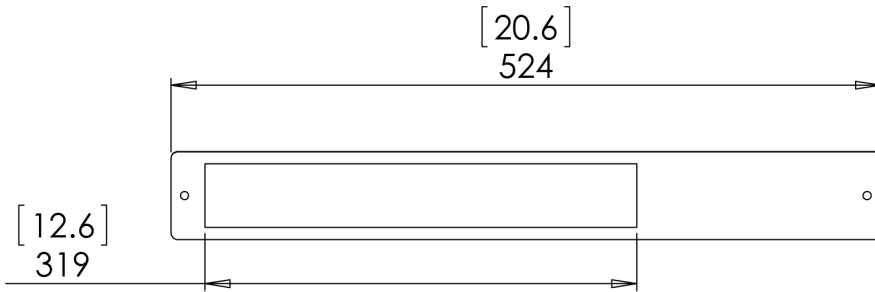

LXN-MTP Overall Sizes and Cut Out Sizes

LXN-MTP157

LXN-MTP228

Compatible Loxone Module Setups

LXN-MTP Overall Sizes and Cut Out Sizes

LXN-MTP319

LXN-MTP371

LXN-MTP458