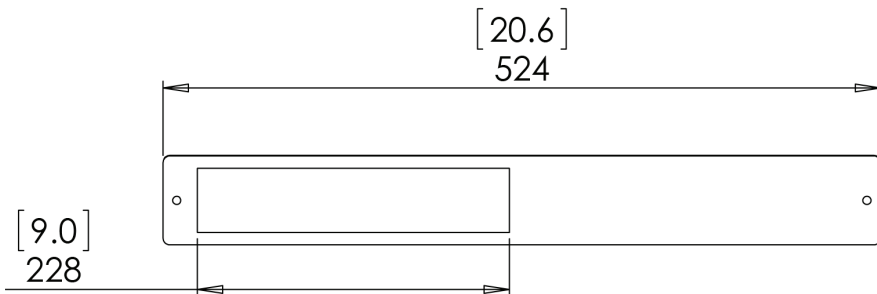

LXN-MTP Overall Sizes and Cut Out Sizes

LXN-MTP157

LXN-MTP228

Compatible Loxone Module Setups

LXN-MTP Overall Sizes and Cut Out Sizes

LXN-MTP319

LXN-MTP371

LXN-MTP458