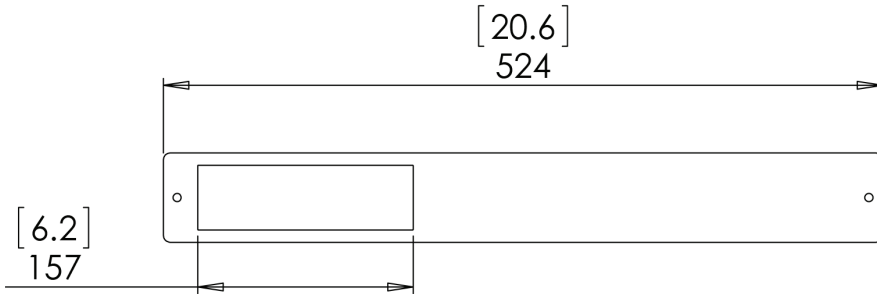

LXN-MTP Overall Sizes and Cut Out Sizes

LXN-MTP157

LXN-MTP228

Compatible Loxone Module Setups

LXN-MTP Overall Sizes and Cut Out Sizes

LXN-MTP319

LXN-MTP371

LXN-MTP458