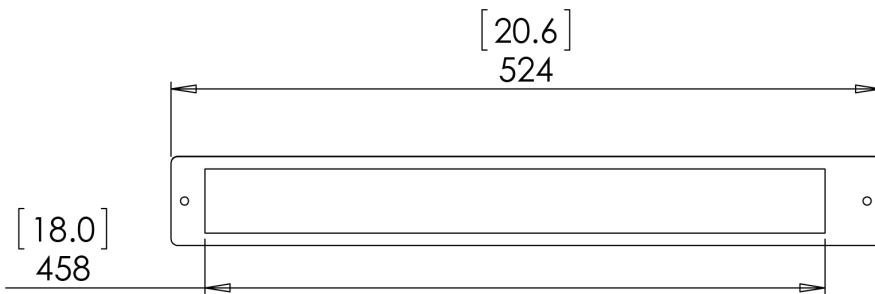

LXN-MTP Overall Sizes and Cut Out Sizes

LXN-MTP157

LXN-MTP228

Compatible Loxone Module Setups

LXN-MTP Overall Sizes and Cut Out Sizes

LXN-MTP319

LXN-MTP371

LXN-MTP458