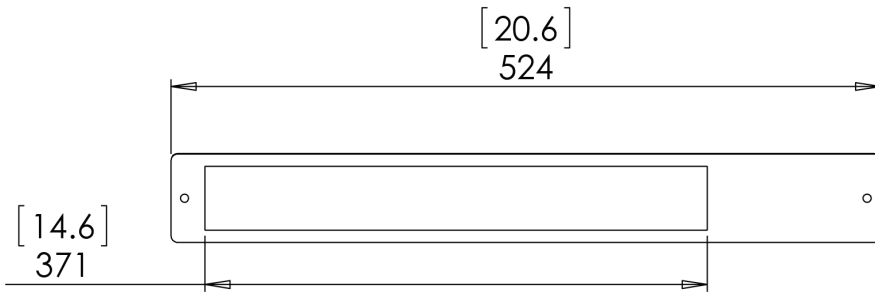

LXN-MTP Overall Sizes and Cut Out Sizes

LXN-MTP157

LXN-MTP228

Compatible Loxone Module Setups

LXN-MTP Overall Sizes and Cut Out Sizes

LXN-MTP319

LXN-MTP371

LXN-MTP458