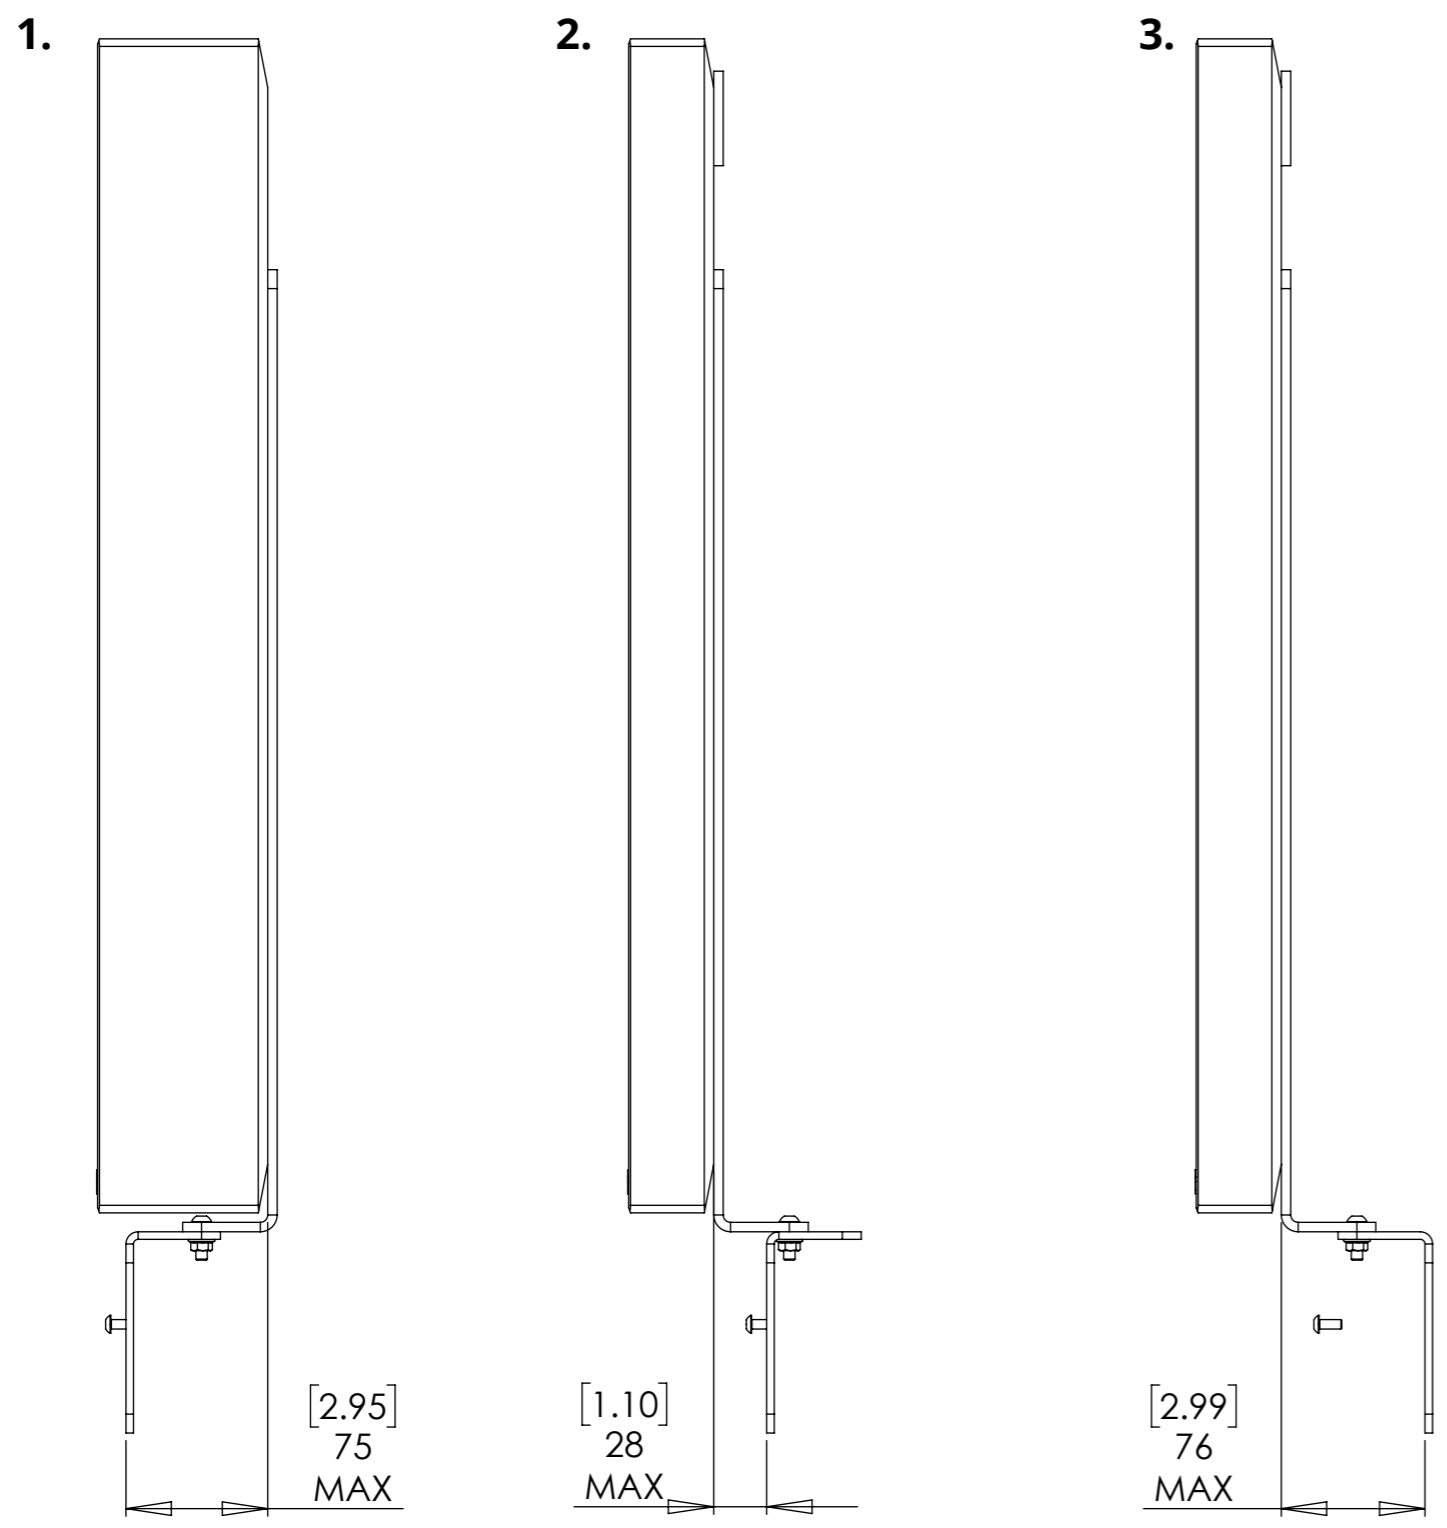

USM UNIVERSAL SPEAKER MOUNT

future automation

USM

UNIVERSAL SPEAKER MOUNT

future automation

SPECIFICATION	MEASUREMENTS
Maximum Depth Adjustment	95mm (3.7")
Packaging Dimensions	860 x 90 x 60mm (33.85 x 3.54 x 2.36")
Shipping Weight	4Kg (9lb)
Maximum Speaker Mounting Dimensions	707mm W x 45mm H (27.8 x 1.8") (Also supports Sonos Playbar)
TV Mounting Patterns Supported	VESA 600, 500, 400, 300, 200 W x 400, 300, 200 H, 100
Package Contents	1 x Speaker Plate, 2 x Upright Plates, 2 x Spacer Discs
Marine Suitable	Yes (Indoor)

USM UNIVERSAL SPEAKER MOUNT

MOUNTING CONFIGURATIONS

USM UNIVERSAL SPEAKER MOUNT

DIMENSIONS

USM UNIVERSAL SPEAKER MOUNT

PRODUCT CONFIGURATIONS EXAMPLES

PS40 (Pull & Swivel 40" Mount) Example

FM (Floor Mount) Example

PSE90 (Plasma Swivel Electric) Example