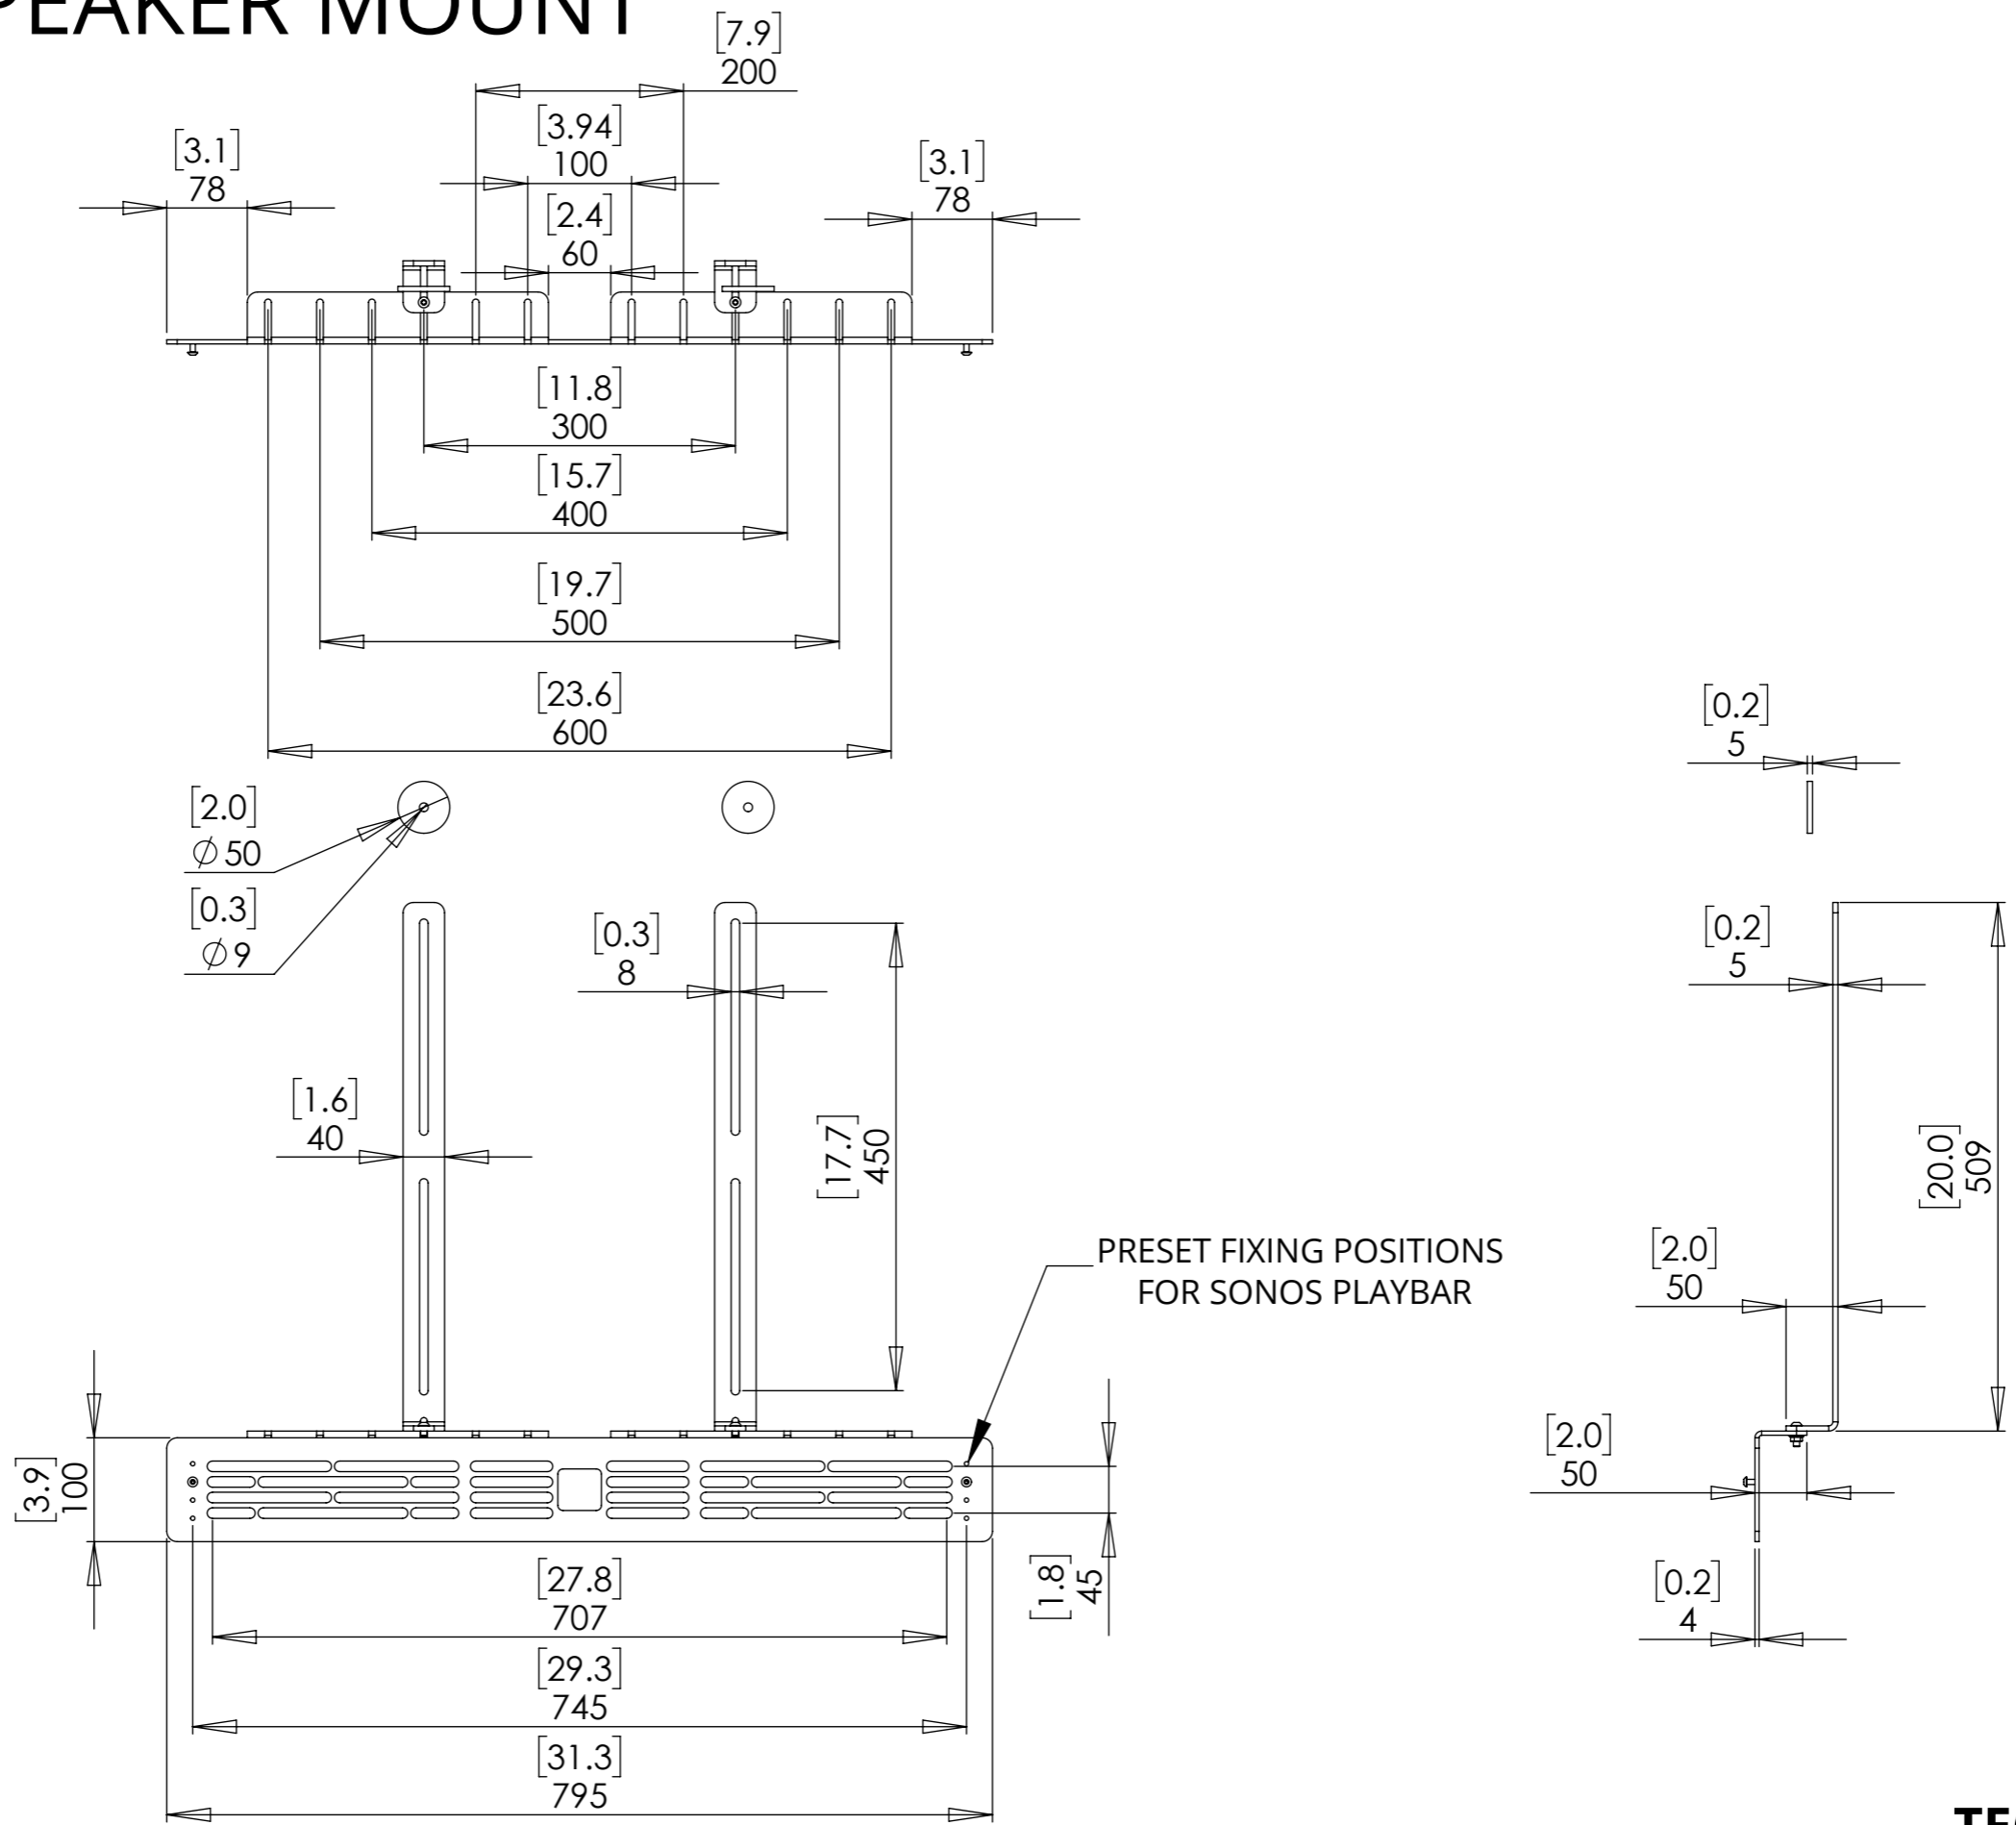

USM UNIVERSAL SPEAKER MOUNT

future automation

USM

UNIVERSAL SPEAKER MOUNT

future automation

SPECIFICATION	MEASUREMENTS
Maximum Depth Adjustment	95mm (3.7")
Packaging Dimensions	860 x 90 x 60mm (33.85 x 3.54 x 2.36")
Shipping Weight	4Kg (9lb)
Maximum Speaker Mounting Dimensions	707mm W x 45mm H (27.8 x 1.8") (Also supports Sonos Playbar)
TV Mounting Patterns Supported	VESA 600, 500, 400, 300, 200 W x 400, 300, 200 H, 100
Package Contents	1 x Speaker Plate, 2 x Upright Plates, 2 x Spacer Discs
Marine Suitable	Yes (Indoor)

USM UNIVERSAL SPEAKER MOUNT

MOUNTING CONFIGURATIONS

USM UNIVERSAL SPEAKER MOUNT

DIMENSIONS

USM UNIVERSAL SPEAKER MOUNT

PRODUCT CONFIGURATIONS EXAMPLES

PS40 (Pull & Swivel 40" Mount) Example

FM (Floor Mount) Example

PSE90 (Plasma Swivel Electric) Example