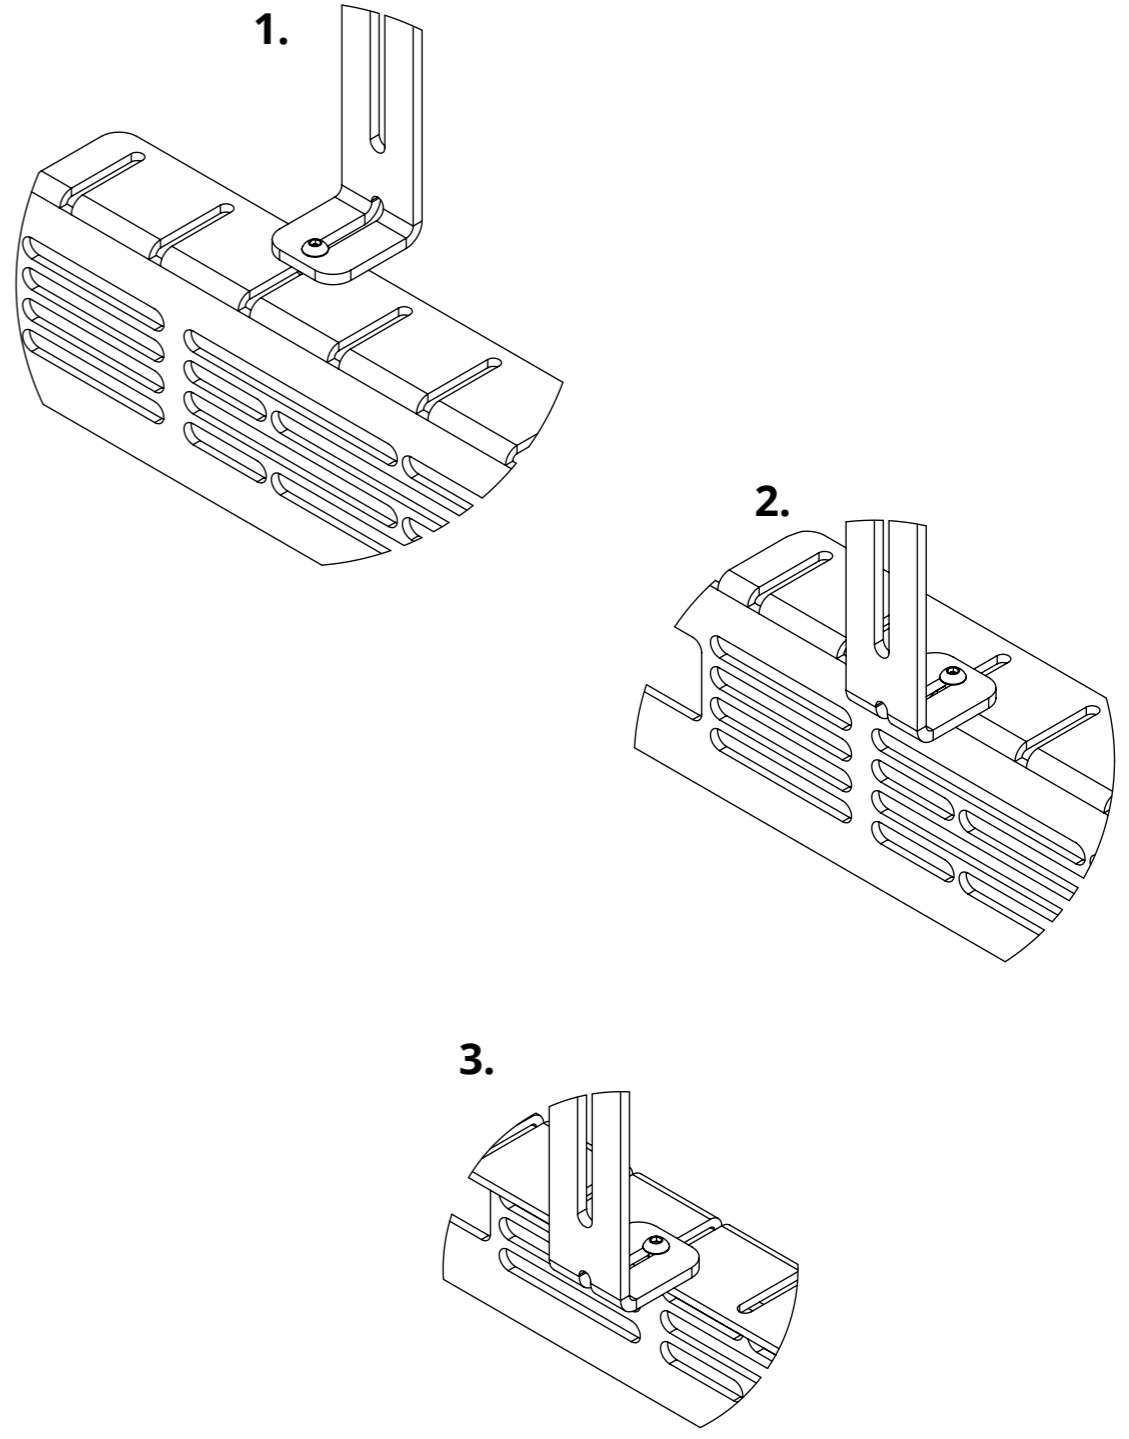

USM UNIVERSAL SPEAKER MOUNT

future automation

USM

UNIVERSAL SPEAKER MOUNT

future automation

SPECIFICATION	MEASUREMENTS
Maximum Depth Adjustment	95mm (3.7")
Packaging Dimensions	860 x 90 x 60mm (33.85 x 3.54 x 2.36")
Shipping Weight	4Kg (9lb)
Maximum Speaker Mounting Dimensions	707mm W x 45mm H (27.8 x 1.8") (Also supports Sonos Playbar)
TV Mounting Patterns Supported	VESA 600, 500, 400, 300, 200 W x 400, 300, 200 H, 100
Package Contents	1 x Speaker Plate, 2 x Upright Plates, 2 x Spacer Discs
Marine Suitable	Yes (Indoor)

USM UNIVERSAL SPEAKER MOUNT

MOUNTING CONFIGURATIONS

USM UNIVERSAL SPEAKER MOUNT

DIMENSIONS

USM UNIVERSAL SPEAKER MOUNT

PRODUCT CONFIGURATIONS EXAMPLES

PS40 (Pull & Swivel 40" Mount) Example

FM (Floor Mount) Example

PSE90 (Plasma Swivel Electric) Example