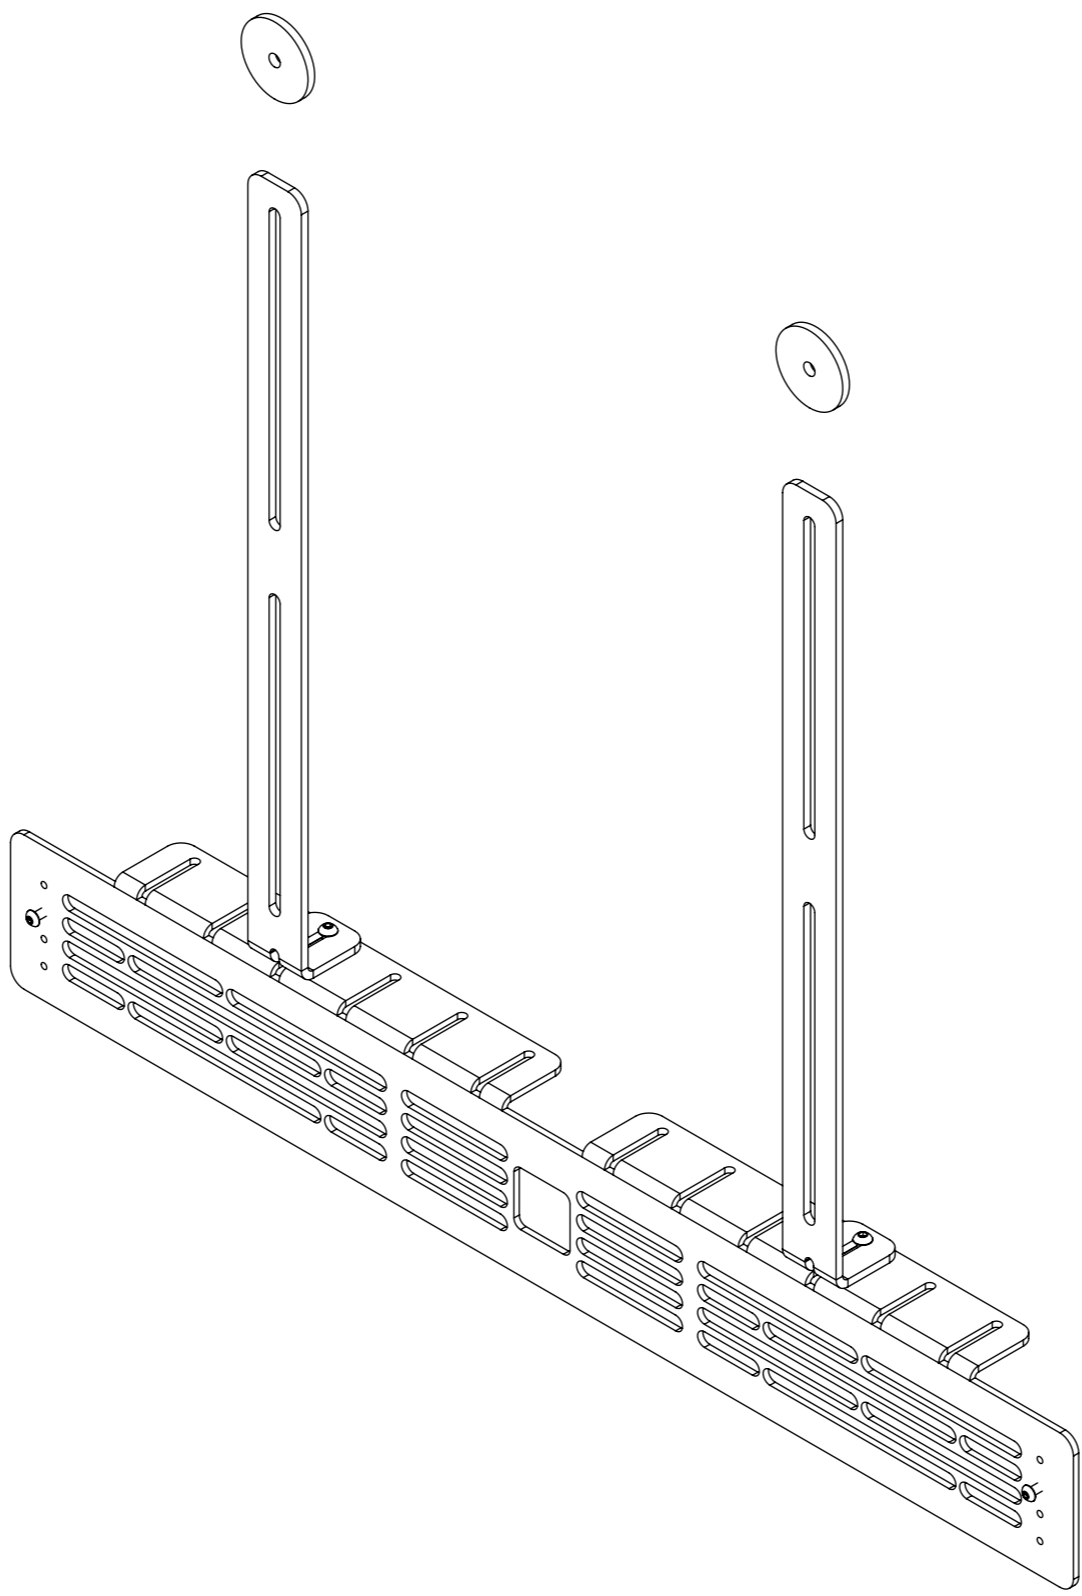

USM UNIVERSAL SPEAKER MOUNT

future automation

USM

UNIVERSAL SPEAKER MOUNT

future automation

SPECIFICATION	MEASUREMENTS
Maximum Depth Adjustment	95mm (3.7")
Packaging Dimensions	860 x 90 x 60mm (33.85 x 3.54 x 2.36")
Shipping Weight	4Kg (9lb)
Maximum Speaker Mounting Dimensions	707mm W x 45mm H (27.8 x 1.8") (Also supports Sonos Playbar)
TV Mounting Patterns Supported	VESA 600, 500, 400, 300, 200 W x 400, 300, 200 H, 100
Package Contents	1 x Speaker Plate, 2 x Upright Plates, 2 x Spacer Discs
Marine Suitable	Yes (Indoor)

USM UNIVERSAL SPEAKER MOUNT

MOUNTING CONFIGURATIONS

USM UNIVERSAL SPEAKER MOUNT

DIMENSIONS

USM UNIVERSAL SPEAKER MOUNT

PRODUCT CONFIGURATIONS EXAMPLES

PS40 (Pull & Swivel 40" Mount) Example

FM (Floor Mount) Example

PSE90 (Plasma Swivel Electric) Example