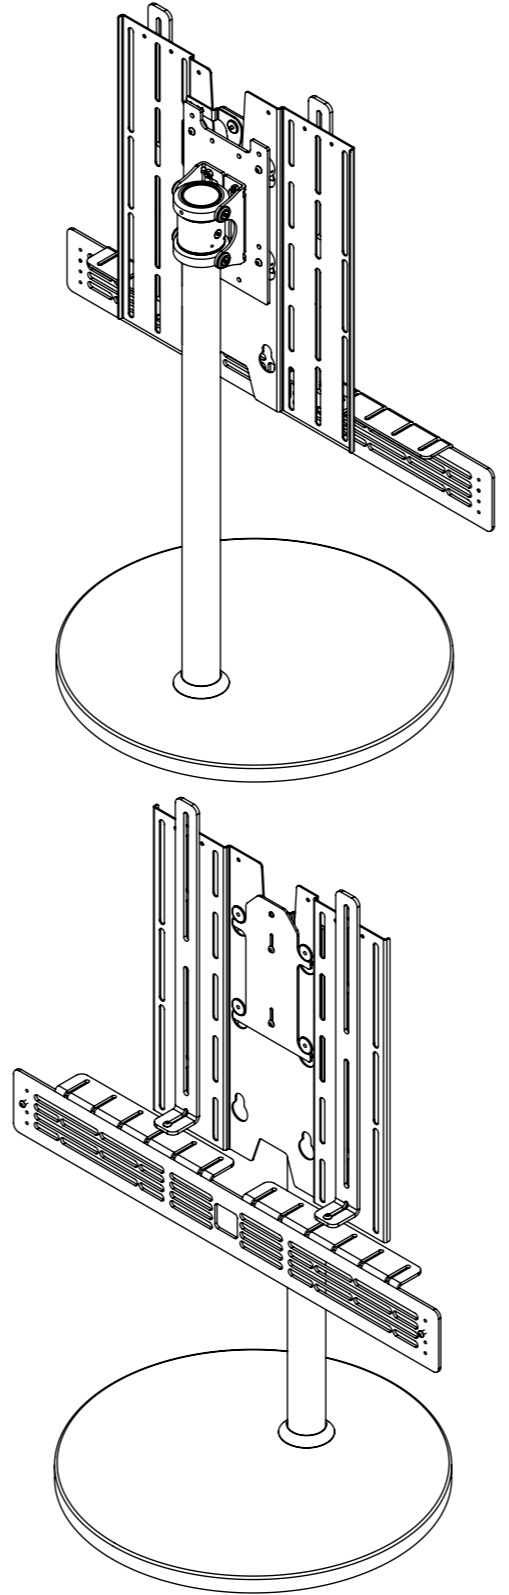

USM UNIVERSAL SPEAKER MOUNT

future automation

USM

UNIVERSAL SPEAKER MOUNT

future automation

SPECIFICATION	MEASUREMENTS
Maximum Depth Adjustment	95mm (3.7")
Packaging Dimensions	860 x 90 x 60mm (33.85 x 3.54 x 2.36")
Shipping Weight	4Kg (9lb)
Maximum Speaker Mounting Dimensions	707mm W x 45mm H (27.8 x 1.8") (Also supports Sonos Playbar)
TV Mounting Patterns Supported	VESA 600, 500, 400, 300, 200 W x 400, 300, 200 H, 100
Package Contents	1 x Speaker Plate, 2 x Upright Plates, 2 x Spacer Discs
Marine Suitable	Yes (Indoor)

USM UNIVERSAL SPEAKER MOUNT

MOUNTING CONFIGURATIONS

USM UNIVERSAL SPEAKER MOUNT

DIMENSIONS

USM UNIVERSAL SPEAKER MOUNT

PRODUCT CONFIGURATIONS EXAMPLES

PS40 (Pull & Swivel 40" Mount) Example

FM (Floor Mount) Example

PSE90 (Plasma Swivel Electric) Example