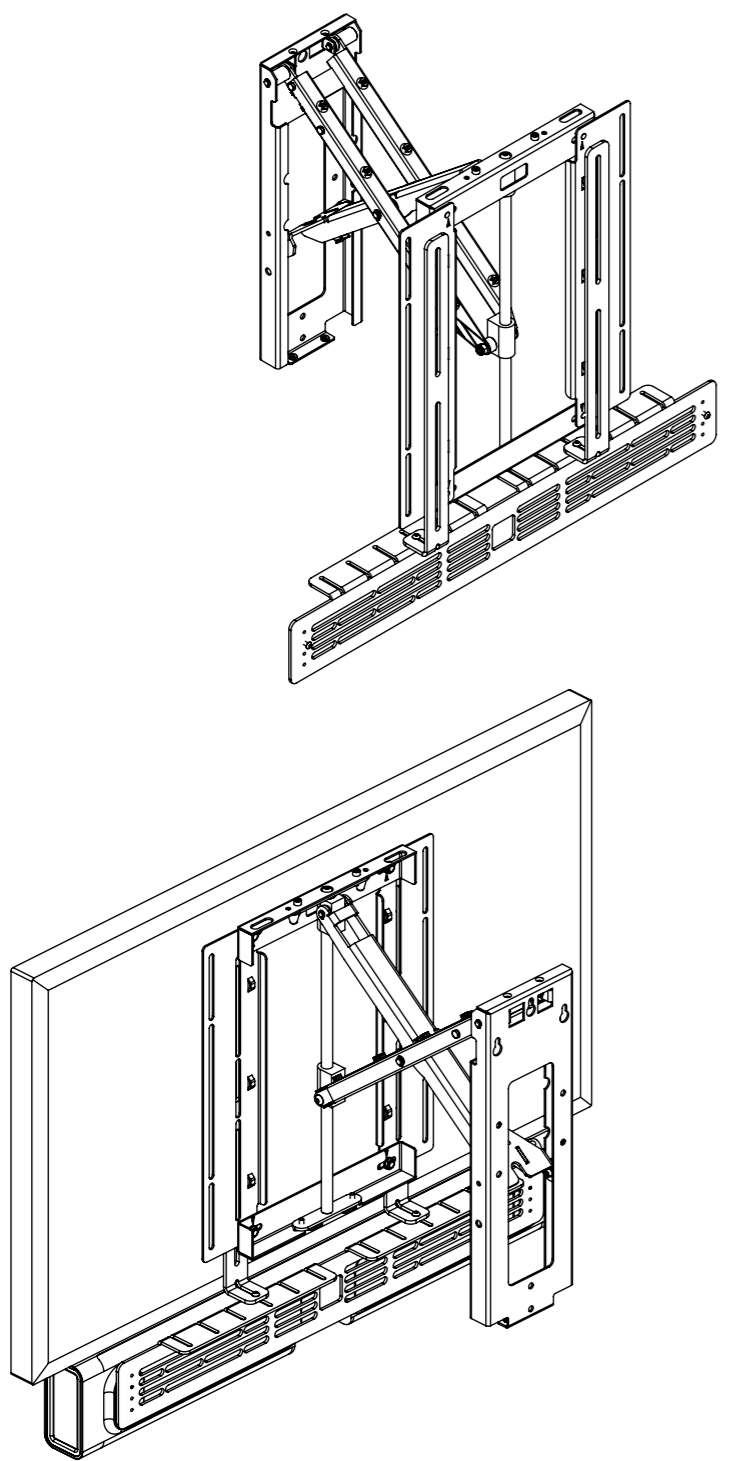

USM UNIVERSAL SPEAKER MOUNT

future automation

USM

UNIVERSAL SPEAKER MOUNT

future automation

SPECIFICATION	MEASUREMENTS
Maximum Depth Adjustment	95mm (3.7")
Packaging Dimensions	860 x 90 x 60mm (33.85 x 3.54 x 2.36")
Shipping Weight	4Kg (9lb)
Maximum Speaker Mounting Dimensions	707mm W x 45mm H (27.8 x 1.8") (Also supports Sonos Playbar)
TV Mounting Patterns Supported	VESA 600, 500, 400, 300, 200 W x 400, 300, 200 H, 100
Package Contents	1 x Speaker Plate, 2 x Upright Plates, 2 x Spacer Discs
Marine Suitable	Yes (Indoor)

USM UNIVERSAL SPEAKER MOUNT

MOUNTING CONFIGURATIONS

USM UNIVERSAL SPEAKER MOUNT

DIMENSIONS

USM UNIVERSAL SPEAKER MOUNT

PRODUCT CONFIGURATIONS EXAMPLES

PS40 (Pull & Swivel 40" Mount) Example

FM (Floor Mount) Example

PSE90 (Plasma Swivel Electric) Example